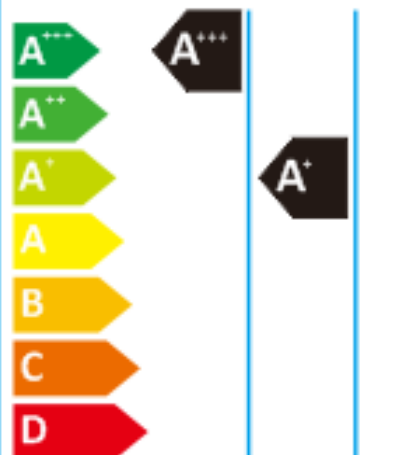

ENERG
енергия · ενεργεια

GREE

Model GWH24AGD-K6DNA1C/O
GWH24AGD-K6DNA1C/I

GREE ELECTRIC APPLIANCES, INC. OF ZHUHAI

SEER

kW 6,2
SEER 6,8
kWh/annum 319

SCOP

kW	4,7	4,7	X
SCOP	5,1	4,0	X
kWh/annum	1290	1645	X